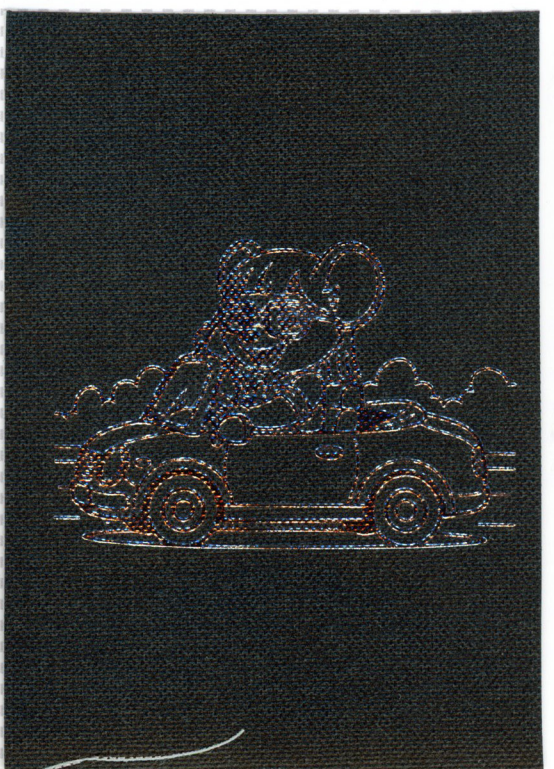

7705 Mondial